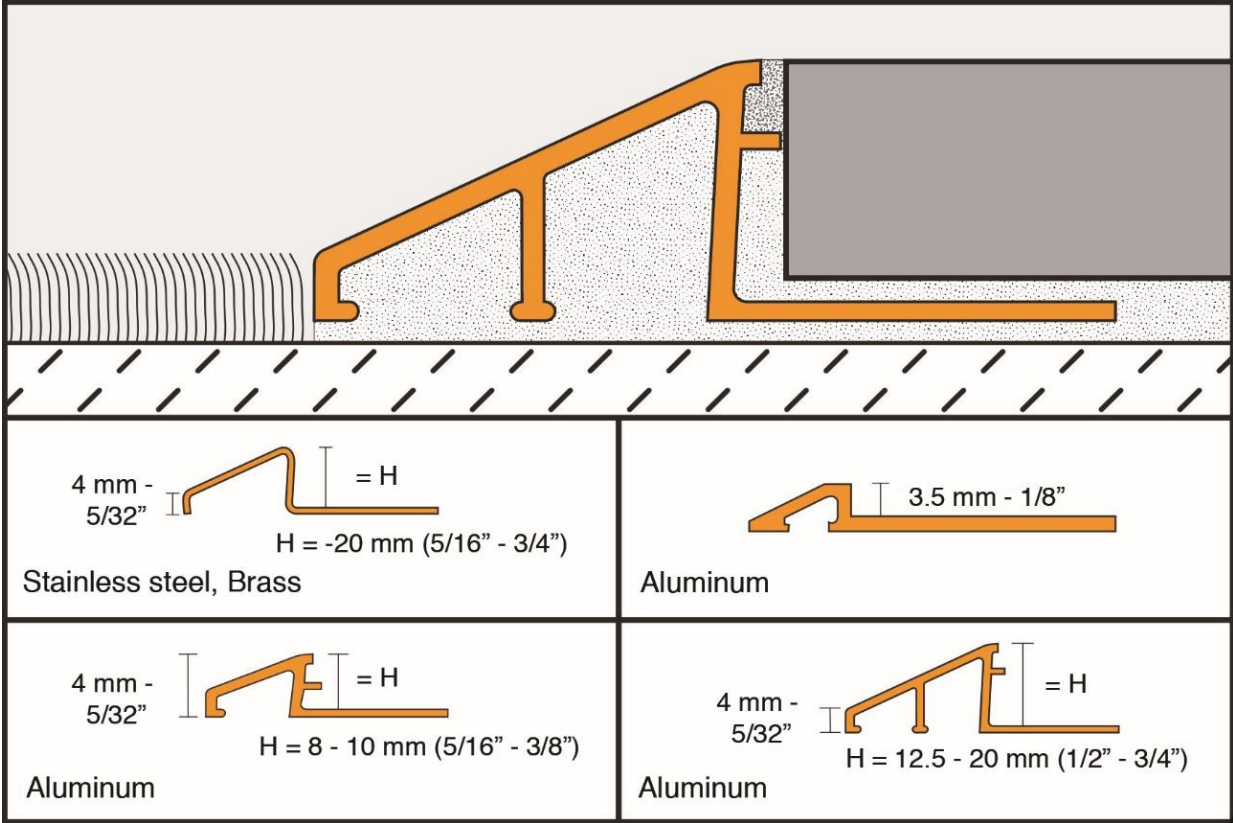

RENO U

Recommended for all Liquid Elements self-levelers when transitioning to tile or other flooring systems of different height.

Note: Where a flush transition is desired, please contact a local Liquid Elements representative for recommendations.